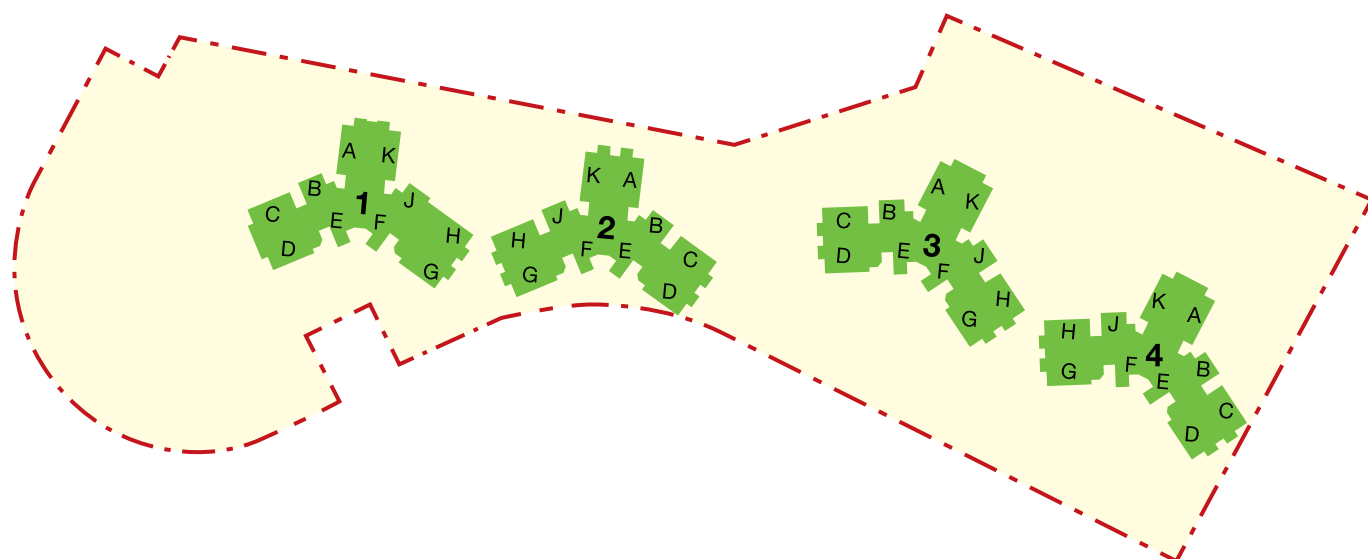

樓宇位置圖
雅濤閣

Block Plan
Broadview Court

樓宇位置圖只供參考。擬購買該屋苑單位人士，應實地參觀並了解該屋苑的現狀。

This block plan is for reference only. Prospective purchasers should make on-the-spot visits for better understanding of the existing conditions of the court.